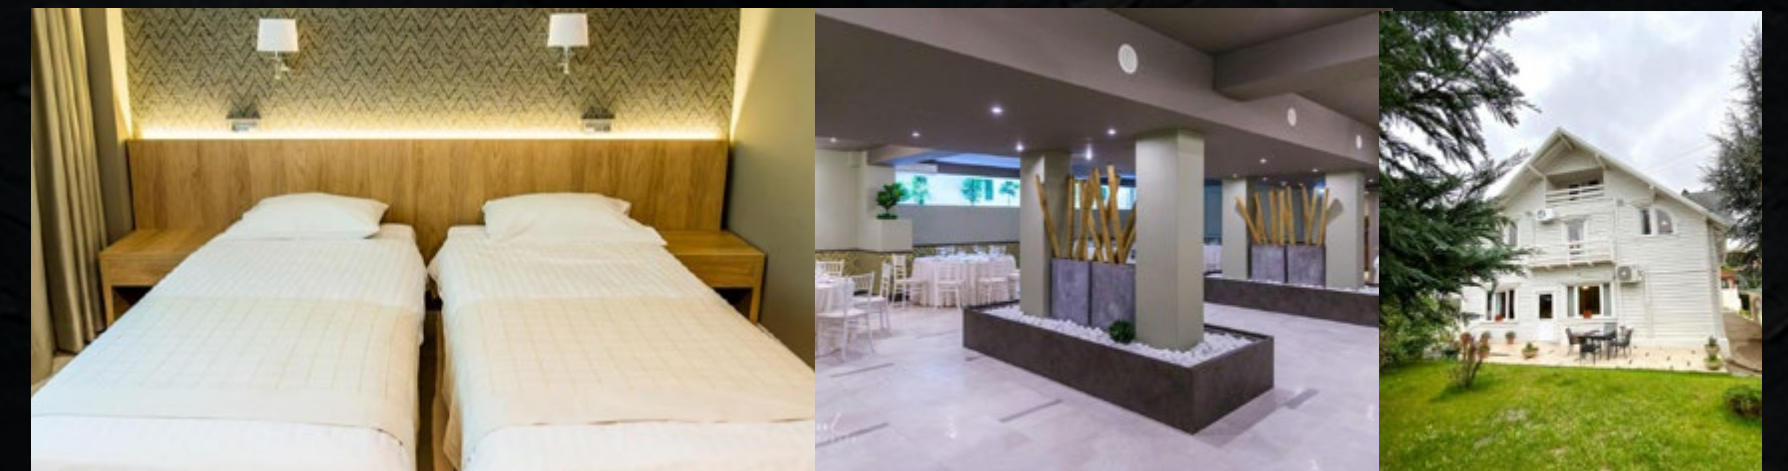

2022 UNTOLD PACKS

SUNNY HILL HOTEL 4*

Address Str Fagetului nr 31 A, Cluj-Napoca, Romania

[Click for here for Google maps coordinates](#)

Sunny Hill Hotel is located in the Faget area, the short distance to the center of Cluj-Napoca (10 minutes by car) being an advantage that customers appreciate very much. Away from the hustle and bustle and yet a stone's throw from the hustle and bustle of the city, the hotel can be an excellent choice for both a business trip and a mini-holiday.

A shuttle service from / to the airport is available from / to the airport, provided at an additional cost.

All rooms have satellite TV and a bathroom. Most have a balcony or terrace overlooking the forest -subject to availability at check-in. Guests can enjoy a buffet breakfast inside the Sunny Hill restaurant or on its sunny terrace.

Facilities of the hotel

• free parking • free Wi-Fi included • restaurant • non-smoking rooms • 24-hour front desk • bar • breakfast included

Price

DOUBLE ROOM

€135/room/night during festival

€60/room/night extra festival

These prices are available until **31 January 2022**, after this date, prices may change. These prices apply for the entire room, not for person in room.