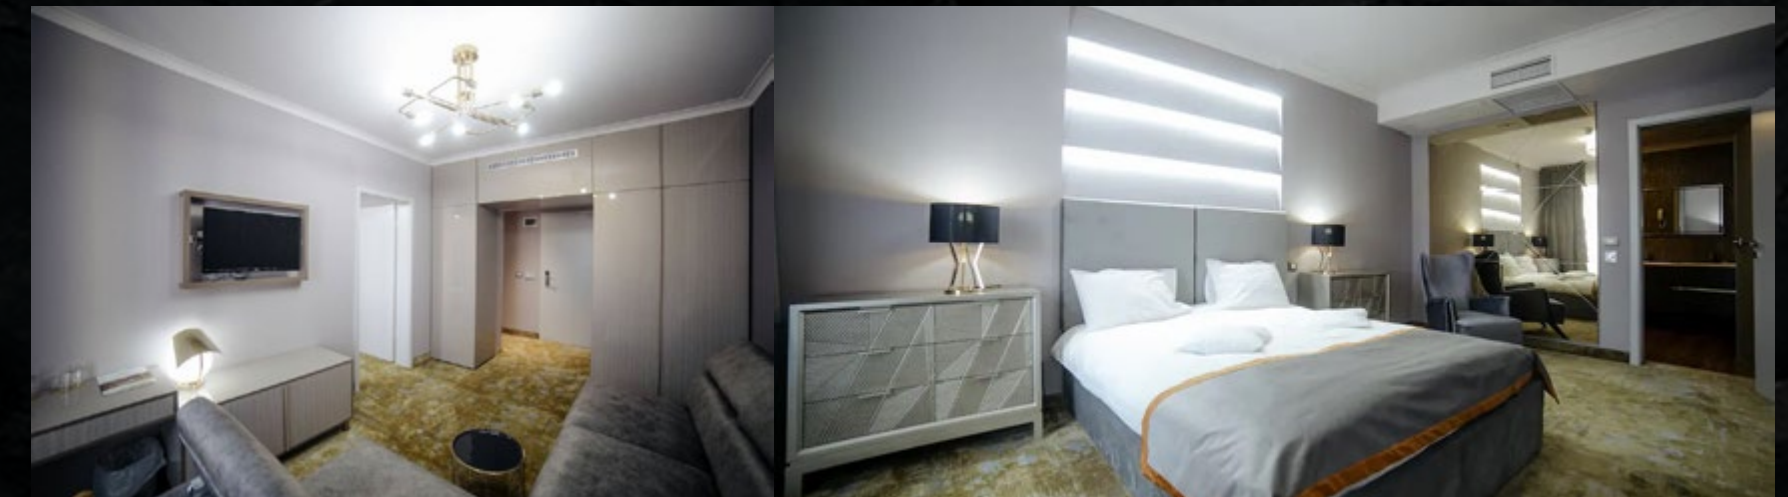

2022 UNTOLD PACKS

ROYAL CLASSIC HOTEL 4*

Address Liviu Rebreanu nr 39, Cluj-Napoca, Romania

[Click for here for Google maps coordinates](#)

Recently renovated and brought to 4 *, the Royal Classic Hotel - one of the best hotel alternatives in Cluj Napoca - is located a 10-minute drive from the city center or airport and offers rooms. It offers modern apartments with cable TV and free WiFi. All accommodation units at the Royal Classic Hotel have air conditioning, a minibar and a work desk.

The city center of Cluj-Napoca, with its tourist attractions, such as the Ethnographic Museum of Transylvania, The National Museum of Art in Cluj and Unirii Square are 3.5 km from the Royal Classic Hotel.

Facilities of the hotel

• free parking • free Wi-Fi included • restaurant • non-smoking rooms • 24-hour front desk • bar • breakfast included

Price

DOUBLE ROOM

€221/room/night during festival
€70/room/night extra festival

These prices are available until **31 January 2022**, after this date, prices may change. These prices apply for the entire room, not for person in room.