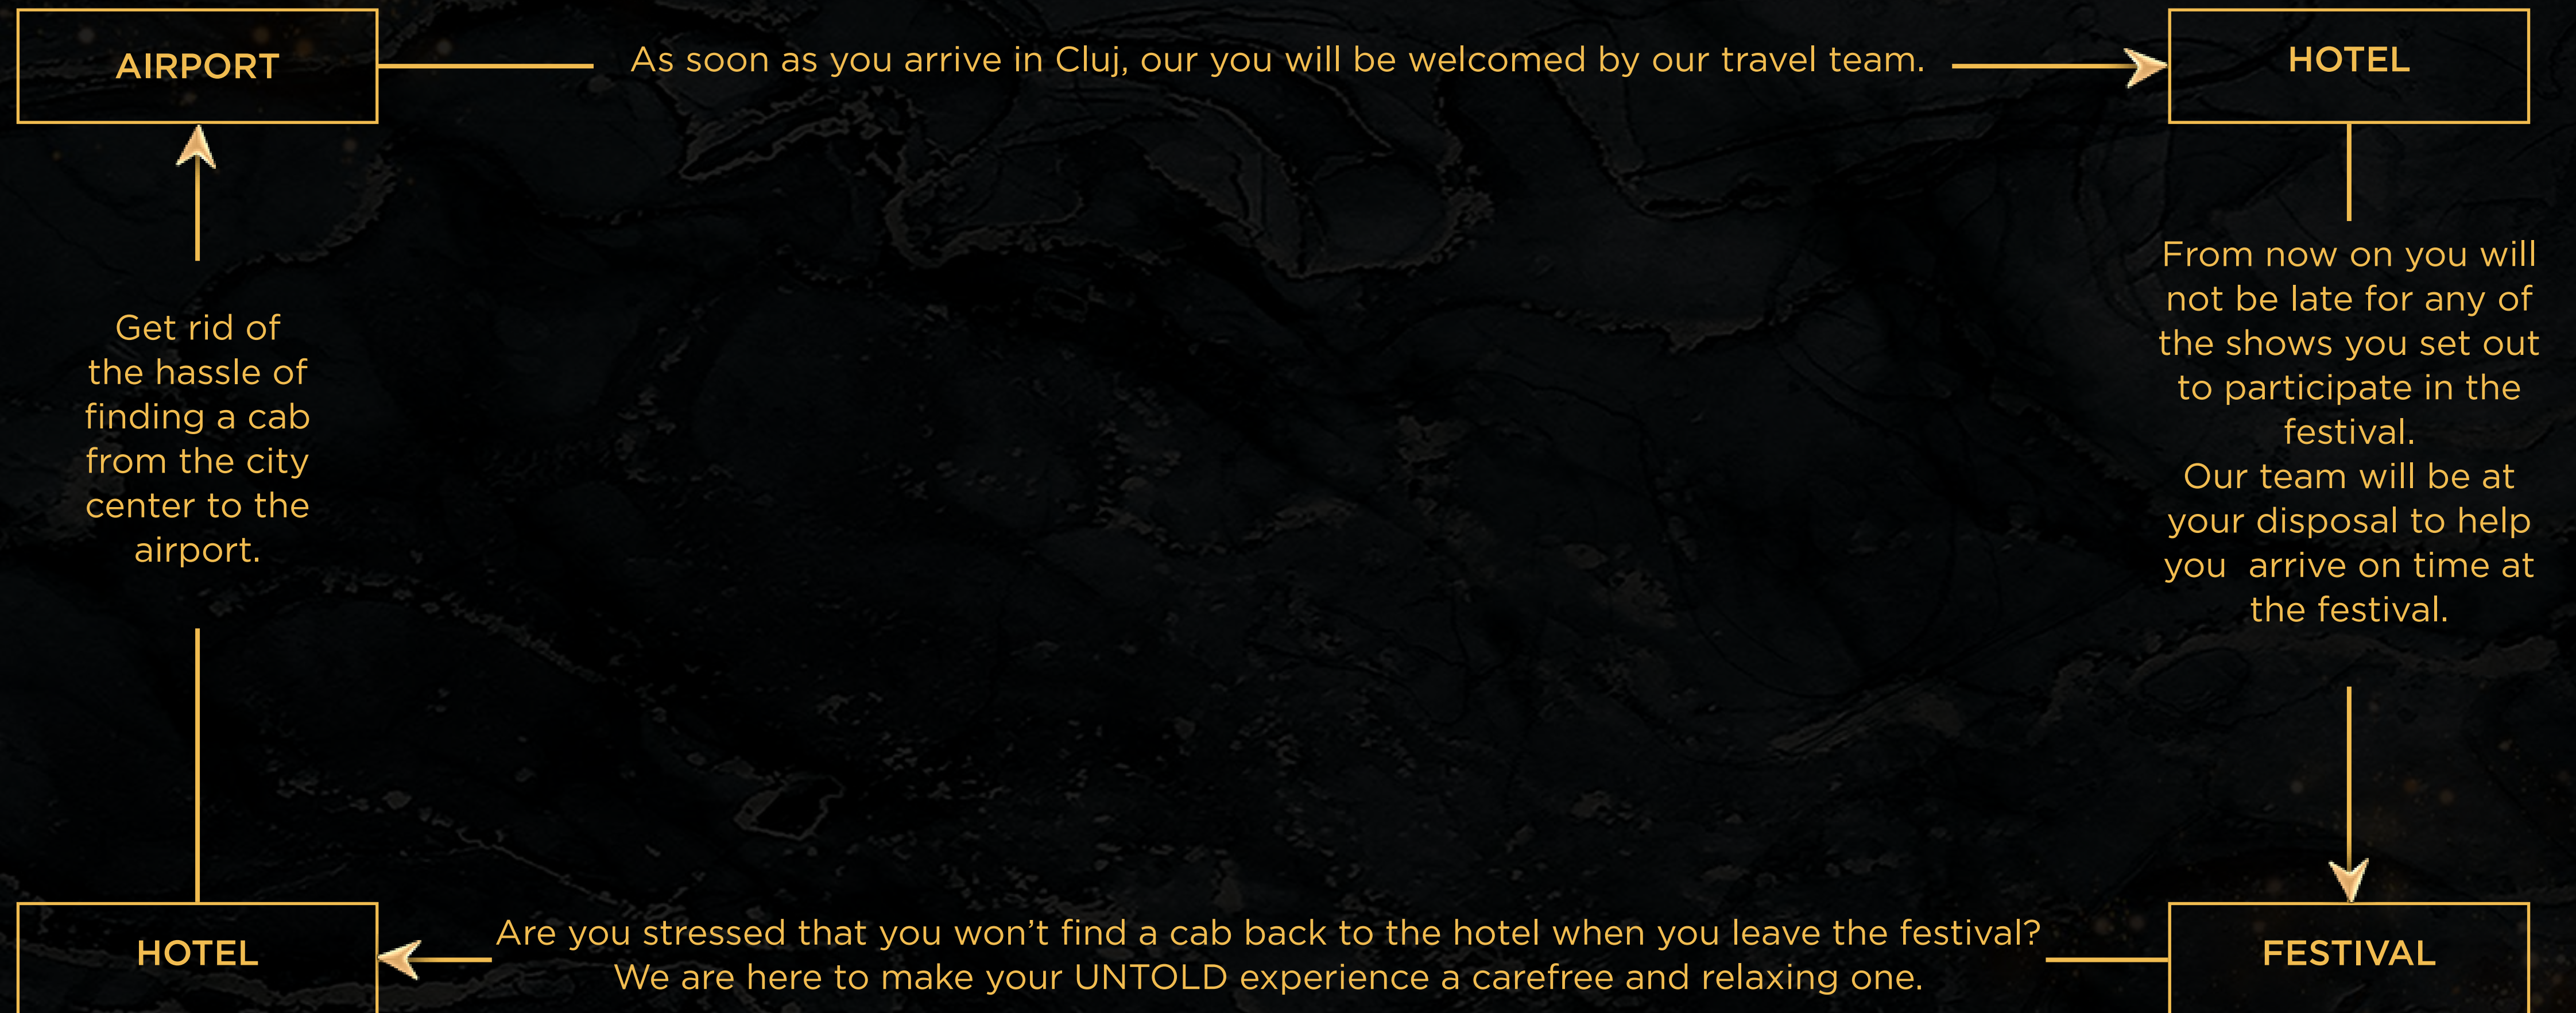

2022 UNTOLD PACKS

TRANSFERS