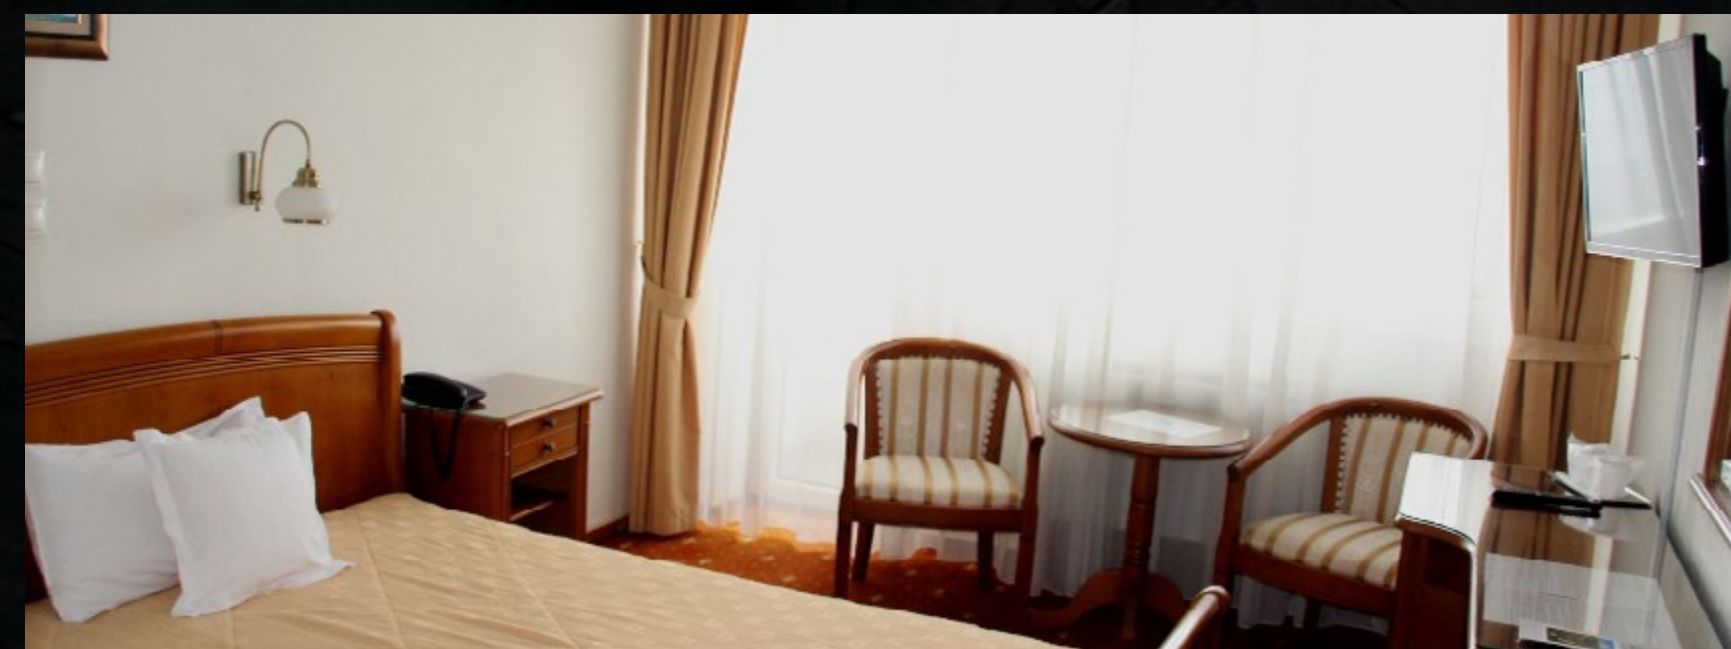

2022 UNTOLD PACKS

BELVEDERE HOTEL 3*

Address: Str. Calarasilor nr.1, Cluj-Napoca, Romania

[Click for here for Google maps coordinates](#)

Hotel Belvedere is located on Cetatuia Hill, 2 km from Unirii Square, overlooking Cluj-Napoca.

It offers free access to the sauna, gym and indoor pool - World Class service. Hotel Belvedere also offers free Wi-Fi and free private parking, subject to availability.

Rooms include cable TV and a minibar. The private bathrooms have a bathtub and hairdryer.

Hotel Belvedere has a restaurant that serves international cuisine. Guests can also dine on the hotel's covered or uncovered terraces.

The breakfast buffet offers a rich selection, including pastries prepared in the hotel's kitchen.

Facilities of the hotel

• free parking • free Wi-Fi included • restaurant • spa and wellness center • 1 swimming pool • bar • breakfast included

Price

DOUBLE ROOM

€147/room/night during festival

€60/room/night extra festival

These prices are available until **31 January 2022**, after this date, prices may change. These prices apply for the entire room, not for person in room.